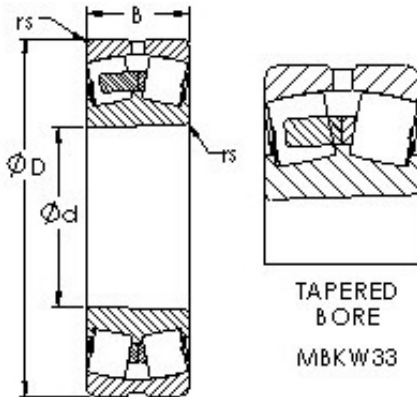

TRANSMISSIONS EUROPE CREZANCY

AST 24052MBK30W33 spherical roller bearings

Bearing No. 24052MBK30W33

Size	260x400x140 mm
Bore Diameter	260 mm
Outer Diameter	400 mm
Width	140 mm
Bearing Type	tapered bore, lube groove & holes
Bore Dia (d)	260.0000
Outer Dia (D)	400.0000
Width (B)	140.0000
Radius (min) (rs)	4.000
Dynamic Load Rating (Cr)	1,810,000
Static Load Rating (Cor)	3,460,000
Max Speed (Grease) (X000 RPM)	1
Max Speed (Oil) (X000 RPM)	1
Weight (g)	63,800.00
Material	52100 Chrome steel, or equivalent

24052MBK30W33 Bearing 2D drawings and 3D CAD models