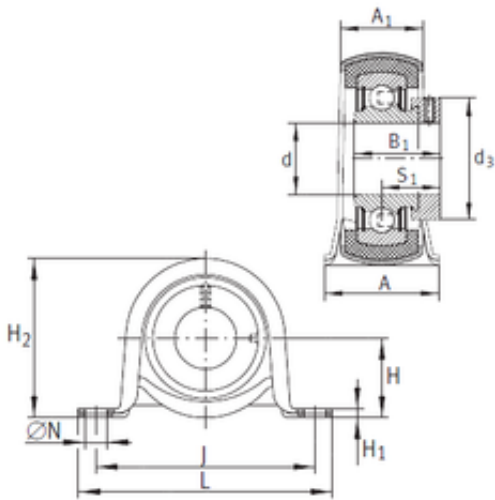

TRANSMISSIONS EUROPE CREZANCY

RPB20 Bearing 2D drawings and 3D CAD models

INA RPB20 bearing units

Bearing No. RPB20

Bore Diameter	20 mm
d	20 mm
S1	23,5 mm
d3	33 mm
A	31,8 mm
A1	23,5 mm
B1	31 mm
H	28,6 mm
H1	4 mm
H2	56,5 mm
J	86 mm
L	108 mm
N	11,5 mm
Category	Bearings
Inventory	0.0
Manufacturer Name	SCHAEFFLER GROUP
Minimum Buy Quantity	N/A
Weight / Kilogram	0.321
Product Group	M06110