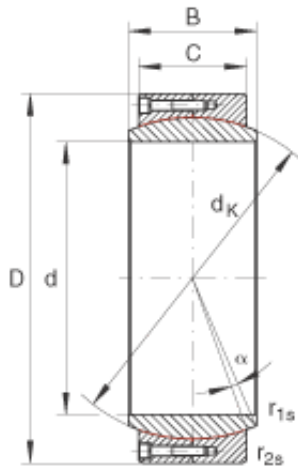

TRANSMISSIONS EUROPE CREZANCY

INA GE530-DW plain bearings

Bearing No. GE530-DW

Size	530x710x243 mm
Bore Diameter	530 mm
Outer Diameter	710 mm
Width	243 mm
C	205 mm
$D_{a \min}$	591 mm
$d_{a \max}$	570,3 mm
d_K	620 mm
$r_{1s \min}$	2 mm
$r_{2s \min}$	5 mm
alf (°)	3,7
Weight (kg)	291
C_r (N)	38130000
C_{0r} (N)	63550000

GE530-DW Bearing 2D drawings and 3D CAD models