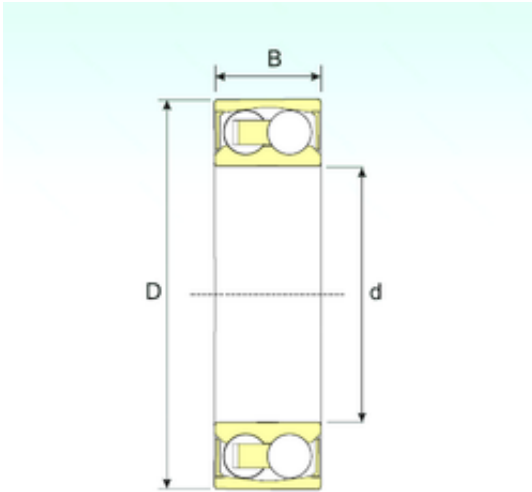

TRANSMISSIONS EUROPE CREZANCY

ISB 2208-2RSTN9 self aligning ball bearings

Bearing No. 2208-2RSTN9

Size	40x80x23 mm
Bore Diameter	40 mm
Outer Diameter	80 mm
Width	23 mm
d	40 mm
D	80 mm
B	23 mm
C	23 mm
Weight	0,5 Kg
Basic dynamic load rating (C)	19,50 kN
Basic static load rating (C0)	6,81 kN

2208-2RSTN9 Bearing 2D drawings and 3D CAD models