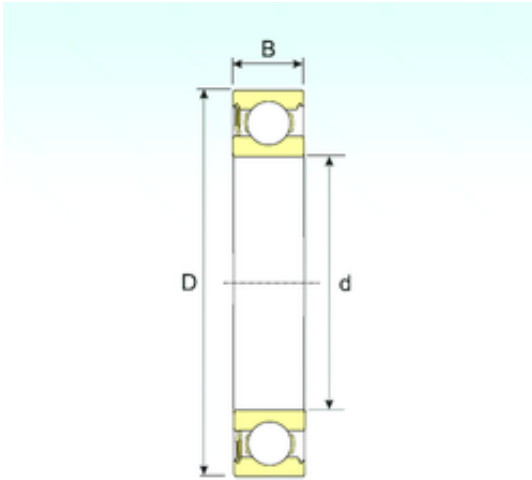

TRANSMISSIONS EUROPE CREZANCY

ISB 6001-RS deep groove ball bearings

Bearing No. 6001-RS

Size	12x28x8 mm
Bore Diameter	12 mm
Outer Diameter	28 mm
Width	8 mm
d	12 mm
D	28 mm
B	8 mm
C	8 mm
Weight	0,022 Kg
Basic dynamic load rating (C)	5,3 kN
Basic static load rating (C0)	2,32 kN

6001-RS Bearing 2D drawings and 3D CAD models