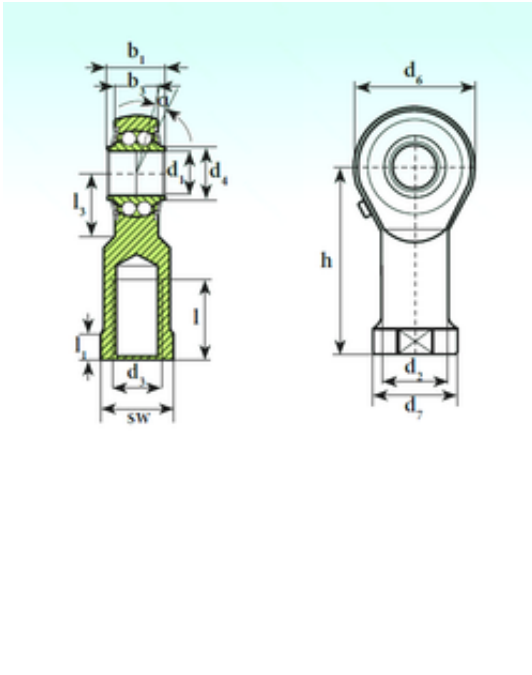

TRANSMISSIONS EUROPE CREZANCY

TSF 12 BB Bearing 2D drawings and 3D CAD models

ISB TSF 12 BB self aligning ball bearings

Bearing No. TSF 12 BB

Bore Diameter	12 mm
d1	12 mm
d7	22 mm
l	22 mm
b1	16 mm
d2	17,5 mm
d4	14,5 mm
d6	32 mm
h	50 mm
l1 min.	6,5 mm
l3 min.	16 mm
SW	19 mm
B3	12 mm
Thread (G)	M12
Angle	7,5 °
Weight	0,107 Kg
Basic dynamic load rating (C)	5 kN
Basic static load rating (C0)	1,85 kN
Limiting speed	1150 r/min
Calculation factor (Y)	1,74