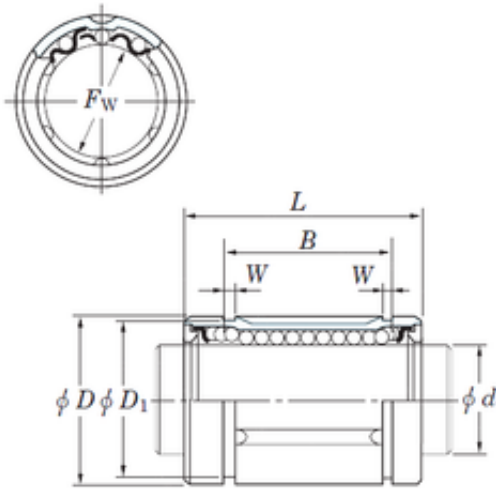

## KOYO SDM20 linear bearings

Bearing No. SDM20

|                               |               |
|-------------------------------|---------------|
| Size                          | 20x32x30.5 mm |
| Bore Diameter                 | 20 mm         |
| Outer Diameter                | 32 mm         |
| Width                         | 30,5 mm       |
| Fw                            | 20 mm         |
| D                             | 32 mm         |
| B                             | 30,5 mm       |
| D1                            | 30,5 mm       |
| L                             | 42 mm         |
| W                             | 1,6 mm        |
| Weight                        | 0,092 Kg      |
| Basic dynamic load rating (C) | 590 kN        |

SDM20 Bearing 2D drawings and 3D CAD models