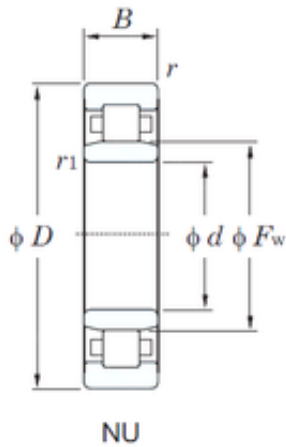

## KOYO NU2305 cylindrical roller bearings

Bearing No. NU2305

Size	25x62x24 mm
Bore Diameter	25 mm
Outer Diameter	62 mm
Width	24 mm
d	25 mm
Fw	35 mm
D	62 mm
B	24 mm
C	24 mm
r min.	1.1 mm
r1 min.	1.1 mm
Weight	0.340 Kg
Basic dynamic load rating (C)	42.7 kN
Basic static load rating (C0)	40.9 kN
(Grease) Lubrication Speed	9100 r/min
Bearing No.	NU2305
r(min)	1.1
r1(min)	1.1
Cr	53.4
C0r	40.9
Cu	5.70
Grease lub.	9100
Oil lub.	14000
Ew	-
d1	-
B1	-