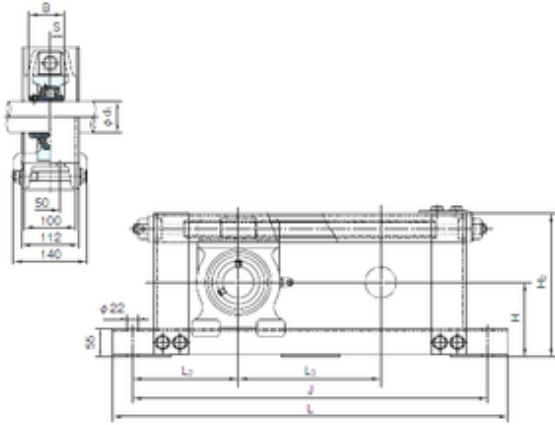

TRANSMISSIONS EUROPE CREZANCY

NACHI UCTU313+WU600 bearing units

Bearing No. UCTU313+WU600

UCTU313+WU600 Bearing 2D drawings and 3D CAD models

Bore Diameter	65 mm
Width	75 mm
d	65 mm
L2	190 mm
L3	600 mm
B	75 mm
H	145 mm
H2	285 mm
J	980 mm
L	1040 mm
S	30 mm
Bolt (G)	M18